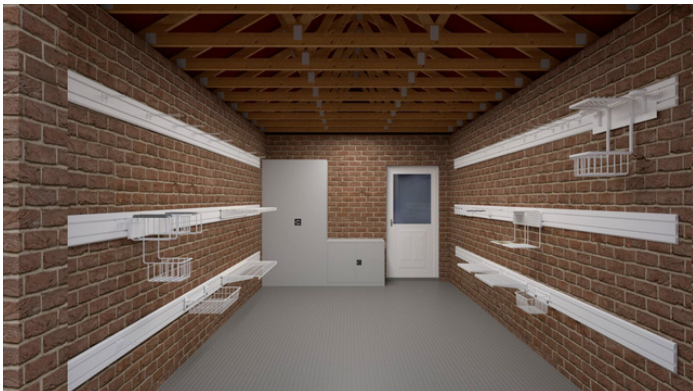

Floor Tiles are available in your choice of Black, Dark Grey, Light Grey, Graphite or Dark Blue

WHY CHOOSE ONE OF OUR **FLEXI** PACKAGES?

- **FlexiTrack System:** Our exclusive FlexiTrack system serves as the backbone of your garage storage transformation. It's incredibly easy to install and offers unmatched adaptability, allowing you to arrange your accessories as you see fit
- **Popular Accessories:** We've handpicked our most popular accessories to complement the FlexiTrack system. From shelving units and hooks to storage bins and tool holders, these accessories ensure that every inch of your garage is utilised effectively
- **Functional Design:** Our packages are carefully curated to provide not just storage but functional organisation. You'll be able to find your tools, equipment, and belongings with ease, saving you time and reducing frustration
- **Tidy Garage:** A cluttered garage can be overwhelming. With one of our Flexi Packages, you'll experience the satisfaction of a well-ordered space, making your garage a place you'll actually enjoy using